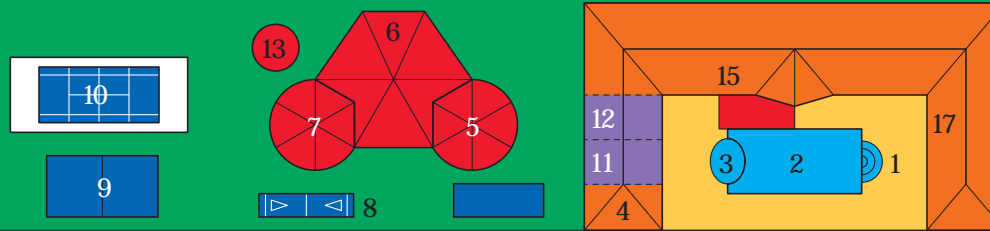

- |  |                        |                        |  |
|--|------------------------|------------------------|--|
| 1. Bay Window Restaurant<br>Main Dining Room & Bay Bar | 5. Sunset Bar          | 10. Tennis Court       | 15. Front Desk & Tour Desk                   |
| 2. Freshwater Pool                                     | 6. Garden Theater      | 11. Games Room         | 16. Beach                                    |
| 3. Whirlpool   | 7. Nibbles Snack Grill | 12. Players Lounge     | 17. Gym/Saunas<br>(Located on the 2nd floor) |
| 4. Pocomania Gift Shop                                 | 8. Shuffleboard Court  | 13. Carlyle Restaurant |  |
|  | 9. Volleyball Court    | 14. Jetty              |  |

- MAP KEY**
- Rooms
  - Water Areas
  - Recreational Facilities
  - Restaurants & Entertainment
  - Miscellaneous
  - Decks